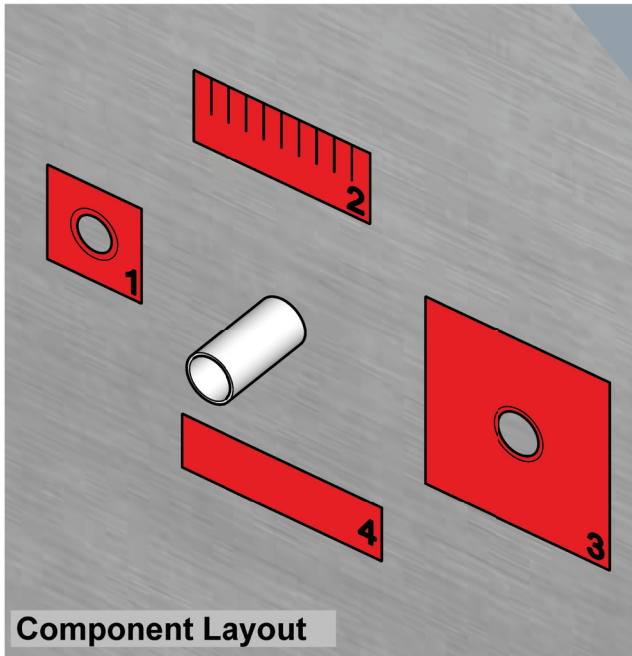

TECHNICAL BULLETIN 601

FLASHING SEQUENCE

ROUGH OPENING

THROUGHWALL PENETRATIONS

THROUGHWALL PENETRATIONS

FLASHING INTERSECTION SEALING

RMAX, SIKA BUSINESS UNIT
 2075 Midway Road
 Lewisville, TX 75056
 1-800-527-0890
 rmax.com