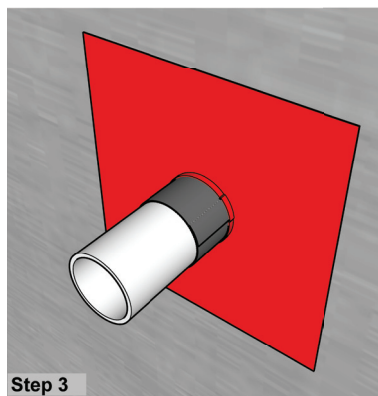

TECHNICAL BULLETIN 601

FLASHING SEQUENCE

ROUGH OPENING

THROUGHWALL PENETRATIONS

THROUGHWALL PENETRATIONS

FLASHING INTERSECTION SEALING

RMAX, SIKA BUSINESS UNIT
 2075 Midway Road
 Lewisville, TX 75056
 1-800-527-0890
 rmax.com